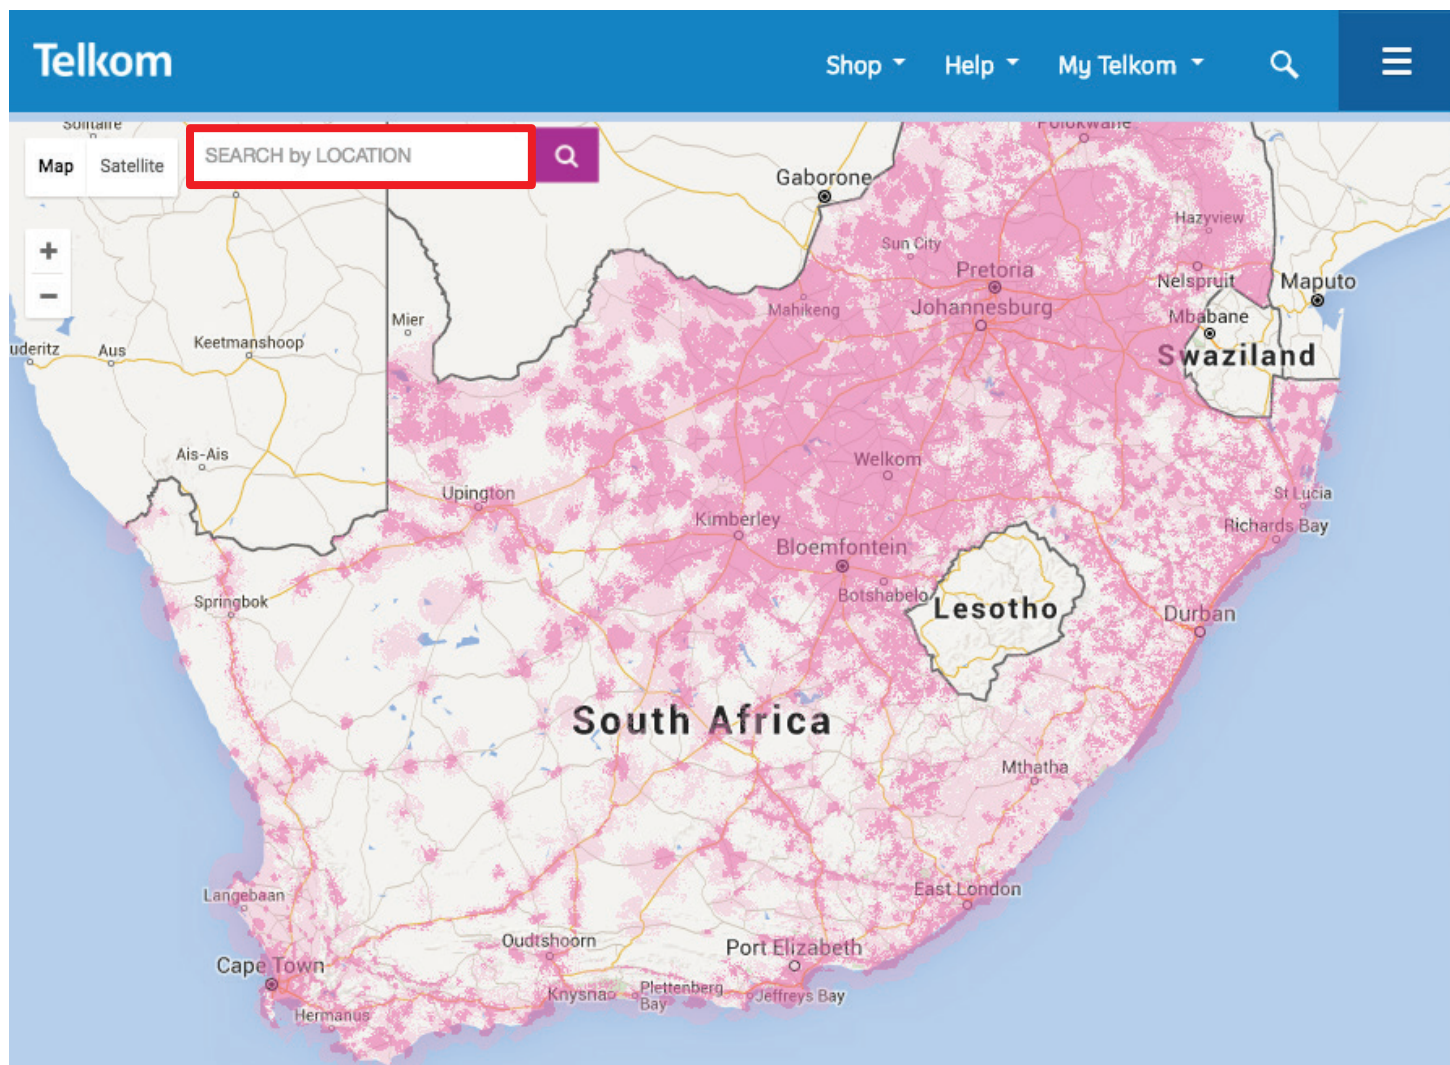

Check if you have DSL coverage in your area here: <http://www.telkom.co.za/coverage/>
Type in your address for more info:

We look forward to taking your internet experience to new heights, and speeds!

The T Connect Team

This email is automated - please do not reply to this email address.
For further information email info@tconnect.co.za or call 0861 444 899

Deals are subject to change. Terms and conditions apply.