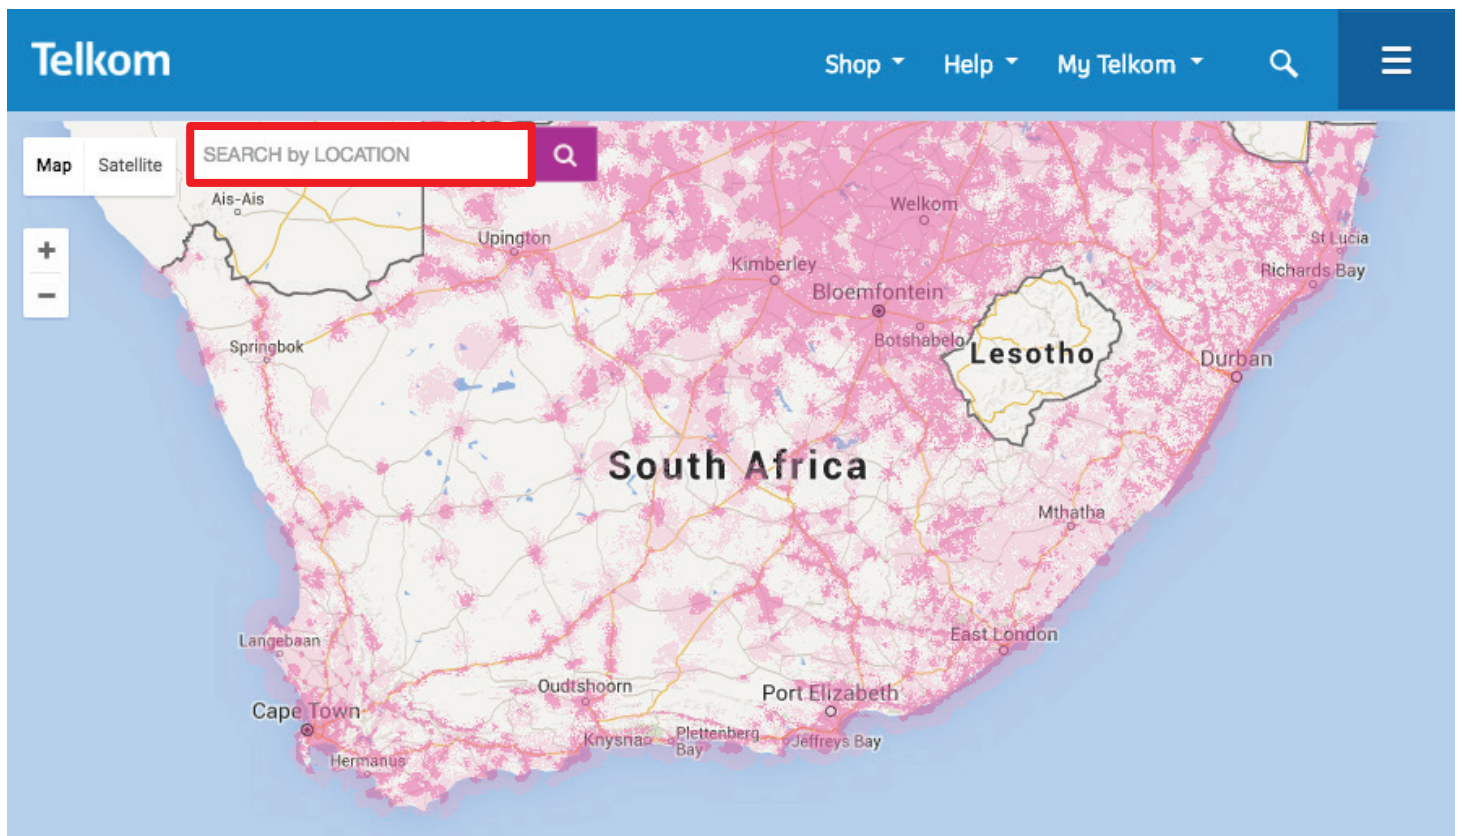

Huawei B315 Modem

- 5GB @ R229 x 24 Months
- 10GB @ R329 x 24 Months
- 20GB @ R429 x 24 Months
- 30GB @ R529 x 24 Months

Check if you have LTE coverage in your area here: <http://www.telkom.co.za/coverage/>
Type in your address for more info: